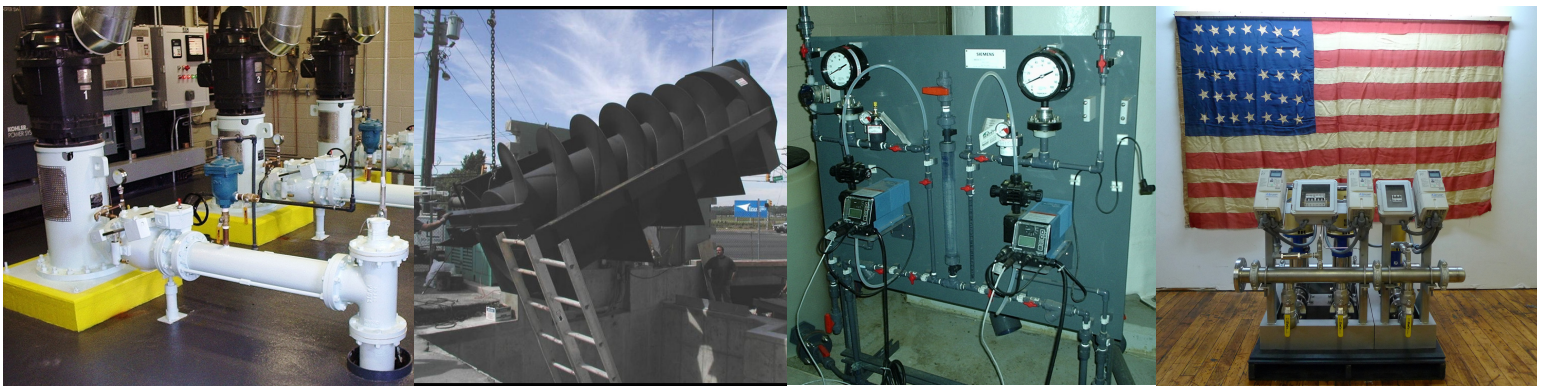

**24 Hour
Emergency
Service
201-933-3569**